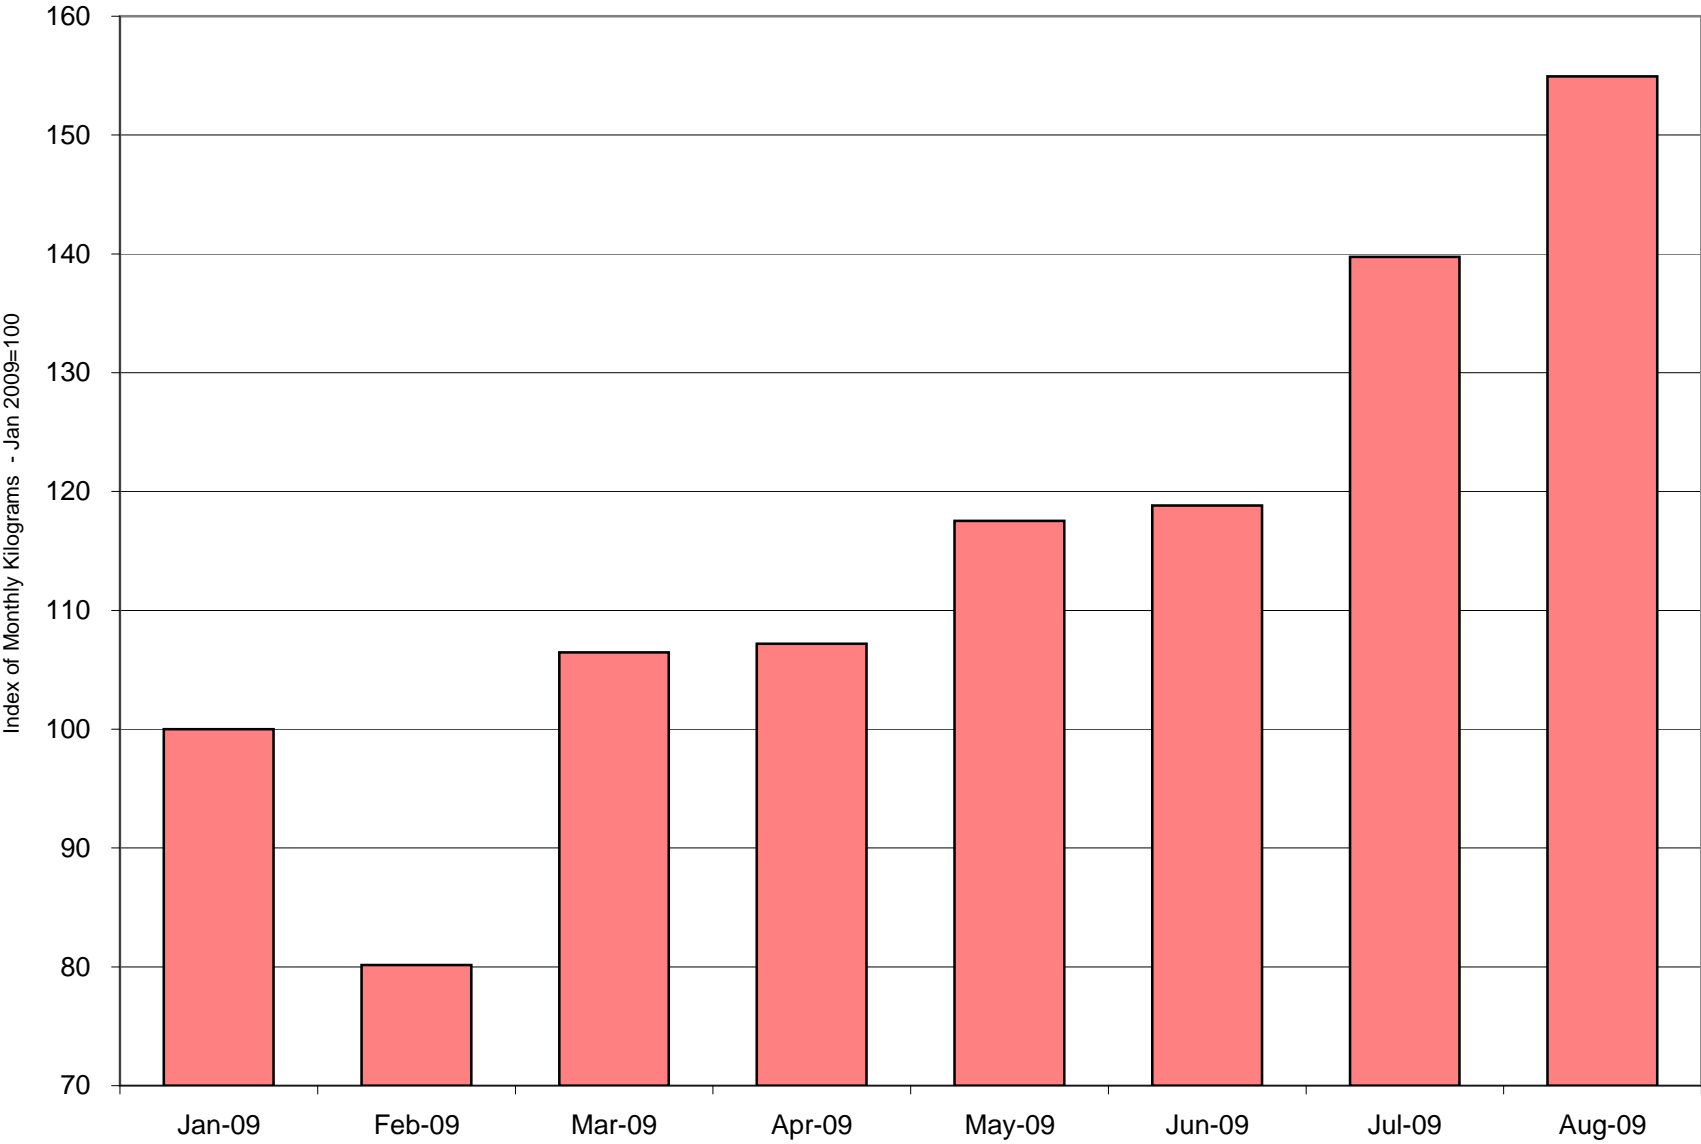

# 2009 Passenger Car & Light Truck Tire Imports from China

Source: Data compiled from U.S. Customs Automated Manifest System statistics. Information on the AMS system is available at [http://www.cbp.gov/xp/cgov/trade/automated/automated\\_systems/ams/](http://www.cbp.gov/xp/cgov/trade/automated/automated_systems/ams/)